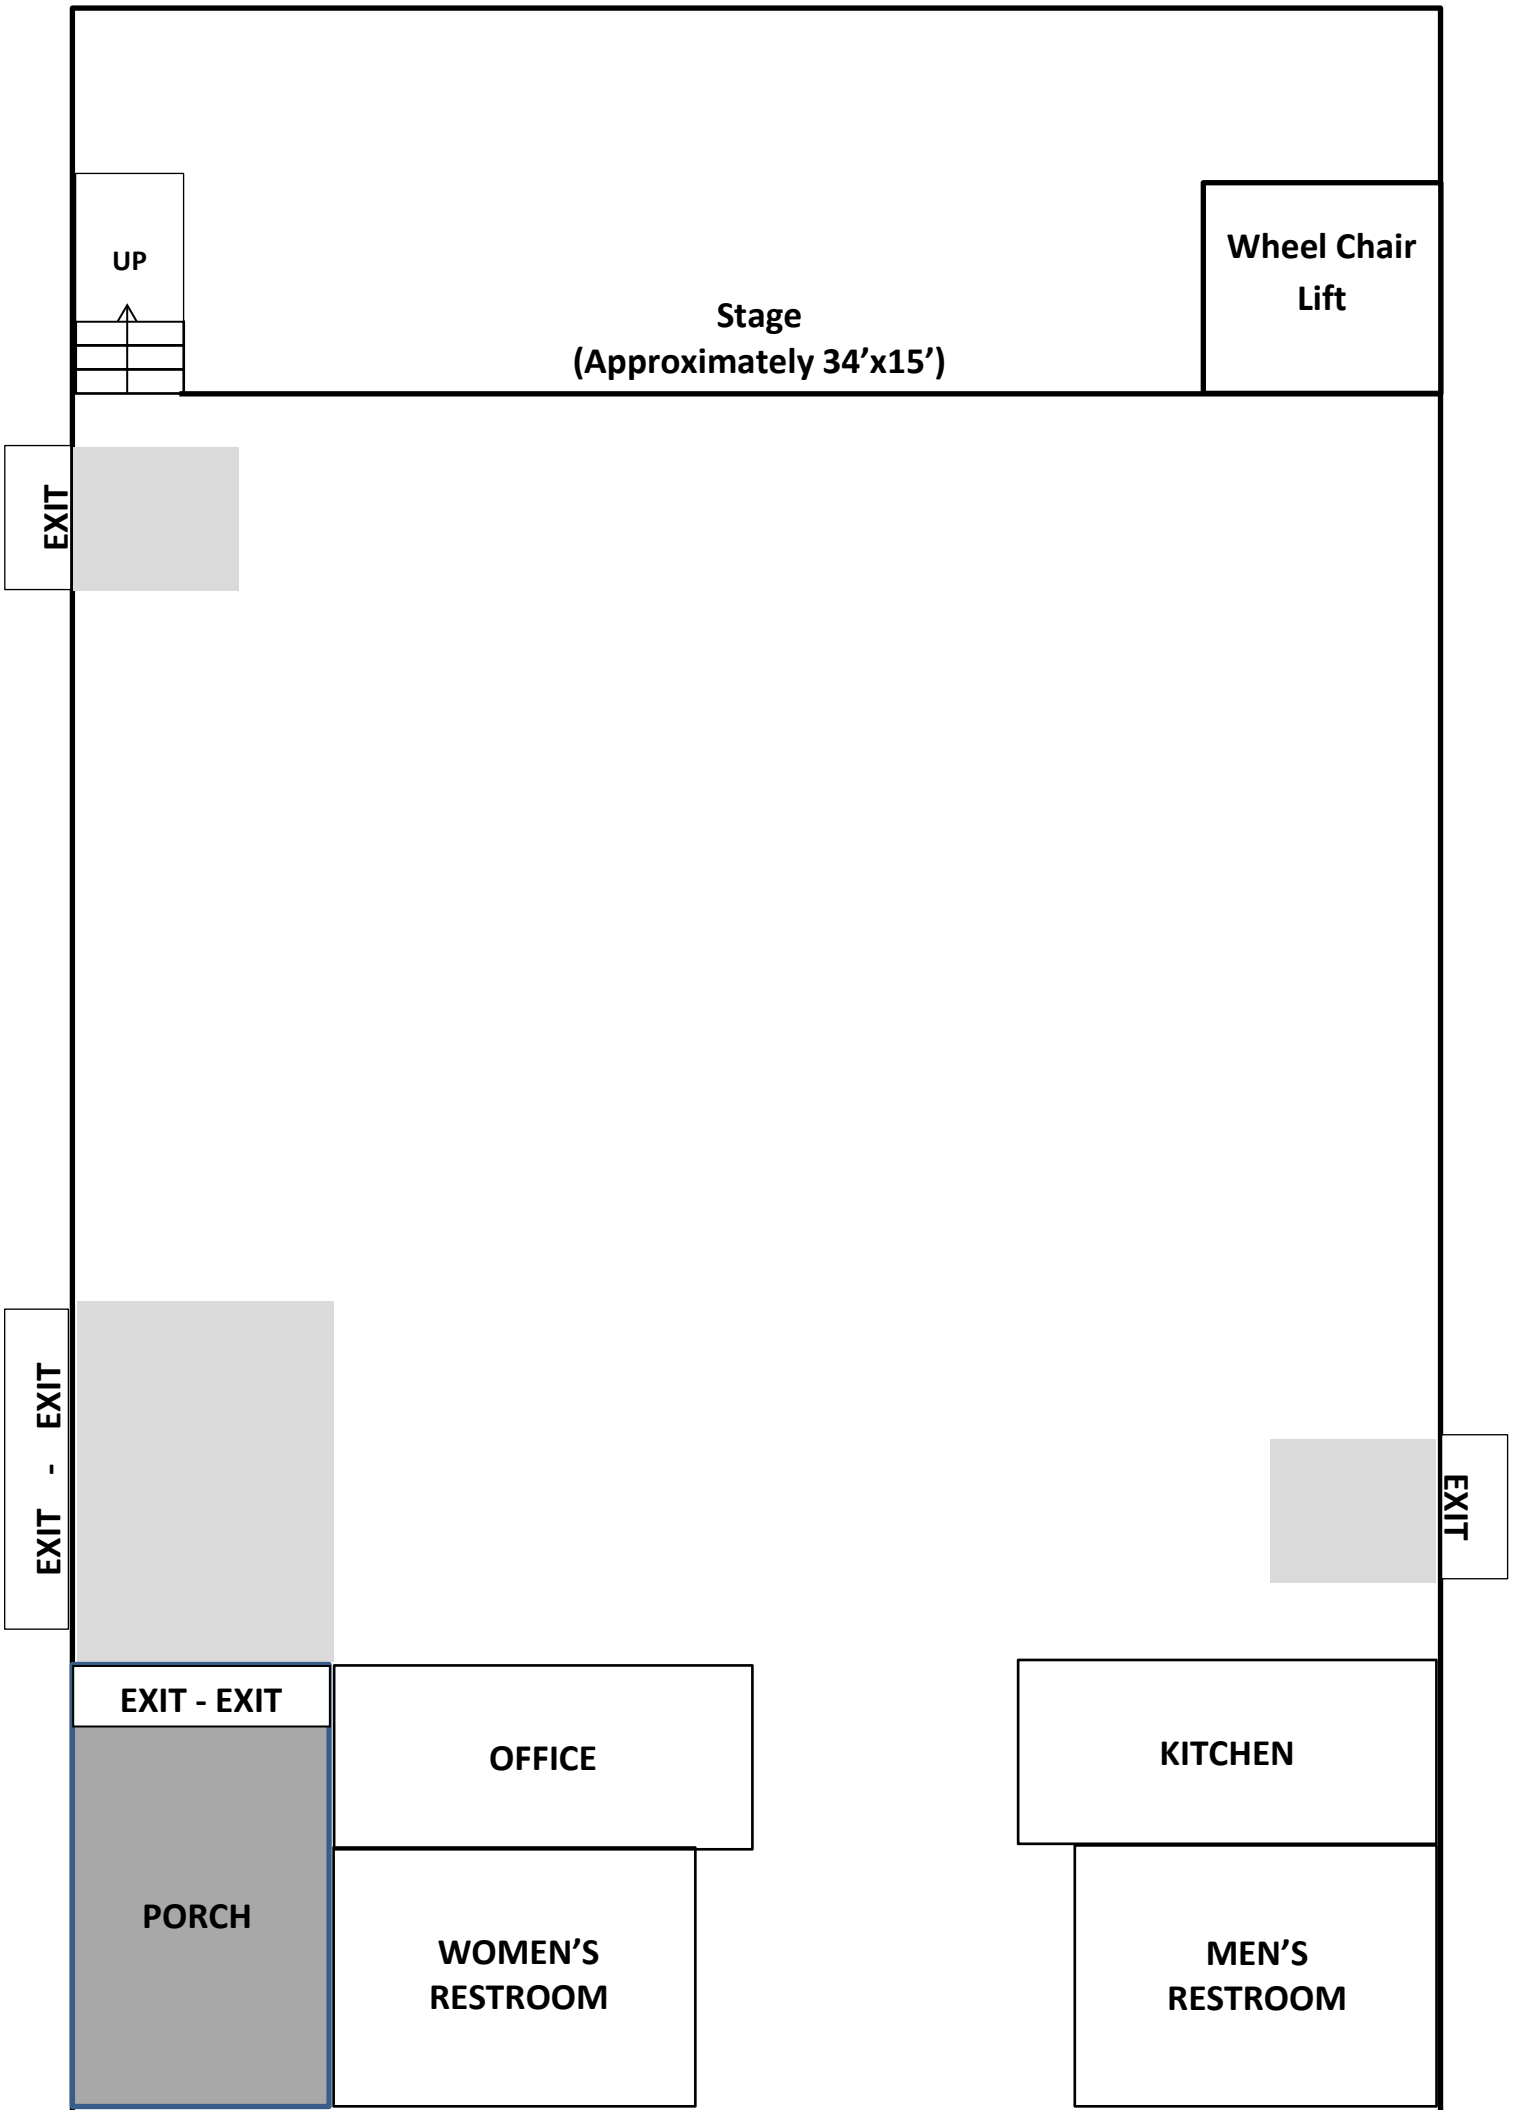

Davis Park Multi-Purpose Building

1667 Folsom Ave, San Pablo, CA 94806

Davis Park Multi-Purpose Building
CAPACITY 80 People
(10) 8 Foot Rectangular Tables
(7) 60 Inch in Diameter Round Tables

= 8 people

= 8 guest per table